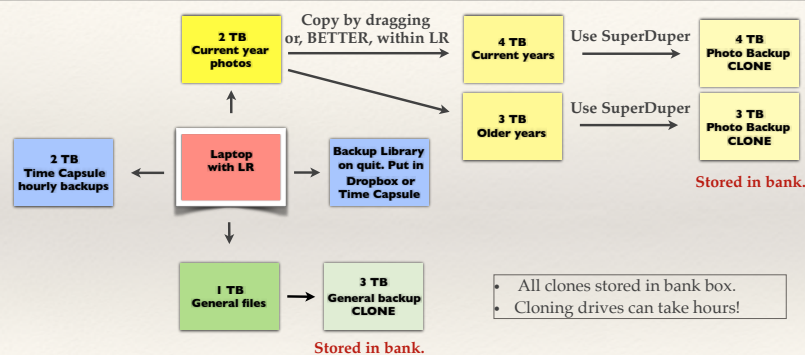

Ebooks from Photzy
www.photzy.com

Websites of Interest

<https://www.photoshelter.com/>

Backups: Current LR Disk File Structure

Lightroom

- ❖ All photos imported into LR and given one or more keywords.
- ❖ Code name scheme setup in LR:
 - ❖ My scheme: camera number - date - sequential number
- ❖ **IMPORTANT**
 - ❖ Only move files/folders within LR
 - ❖ If moved outside of LR, the files need to be found again. Not hard but TEDIOUS!
- ❖ Do not change the file or folder name except in LR.

Backup Software/Hardware Needed

- ❖ Apple Time Machine/Time Capsule
- ❖ Disk copy/cloning software
 - ❖ Carbon Copy Cloner
 - ❖ SuperDuper
- ❖ Hardware: 1 TB - 4 TB drives from WD, LaCie or others.

Backup Scheme